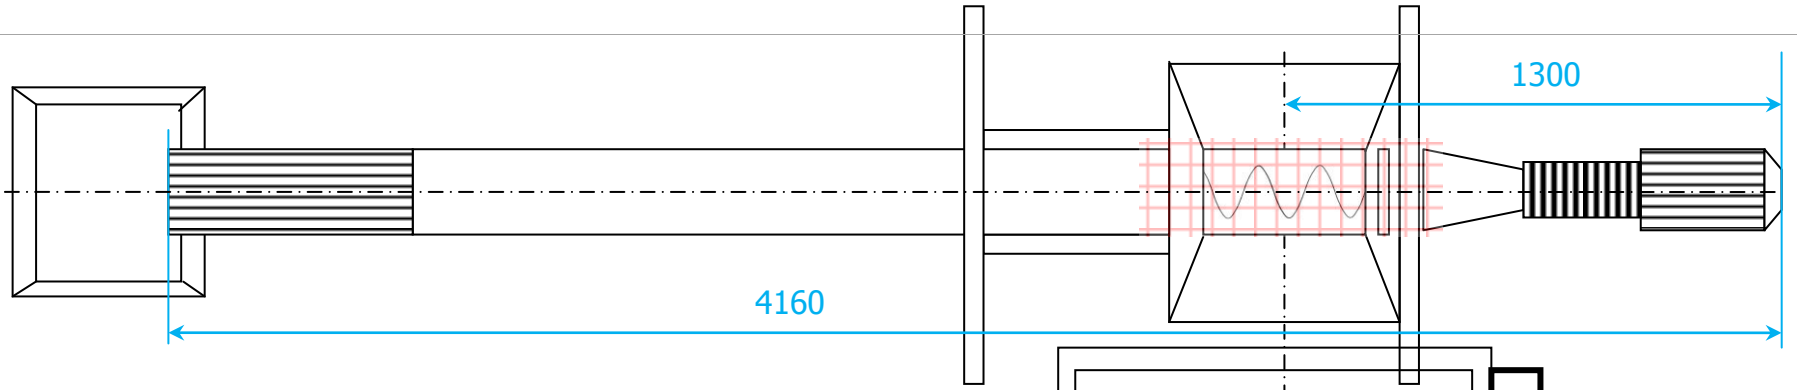

Wheelie Bin

Waste Handling Solutions Ltd
Unit 5, Crown Industrial Estate
Crown Road, Warmley
Bristol BS30 8JJ
T: 01454 228899 F: 01454 228998
info@waste-handling-solutions.com
www.waste-handling-solutions.com

Ref: C2231

Drawn by: EAS

Scale:
NTS

Date:
05/03/18

Title: BATH ASU – G A of Bin-lifter and De-Watering Screw