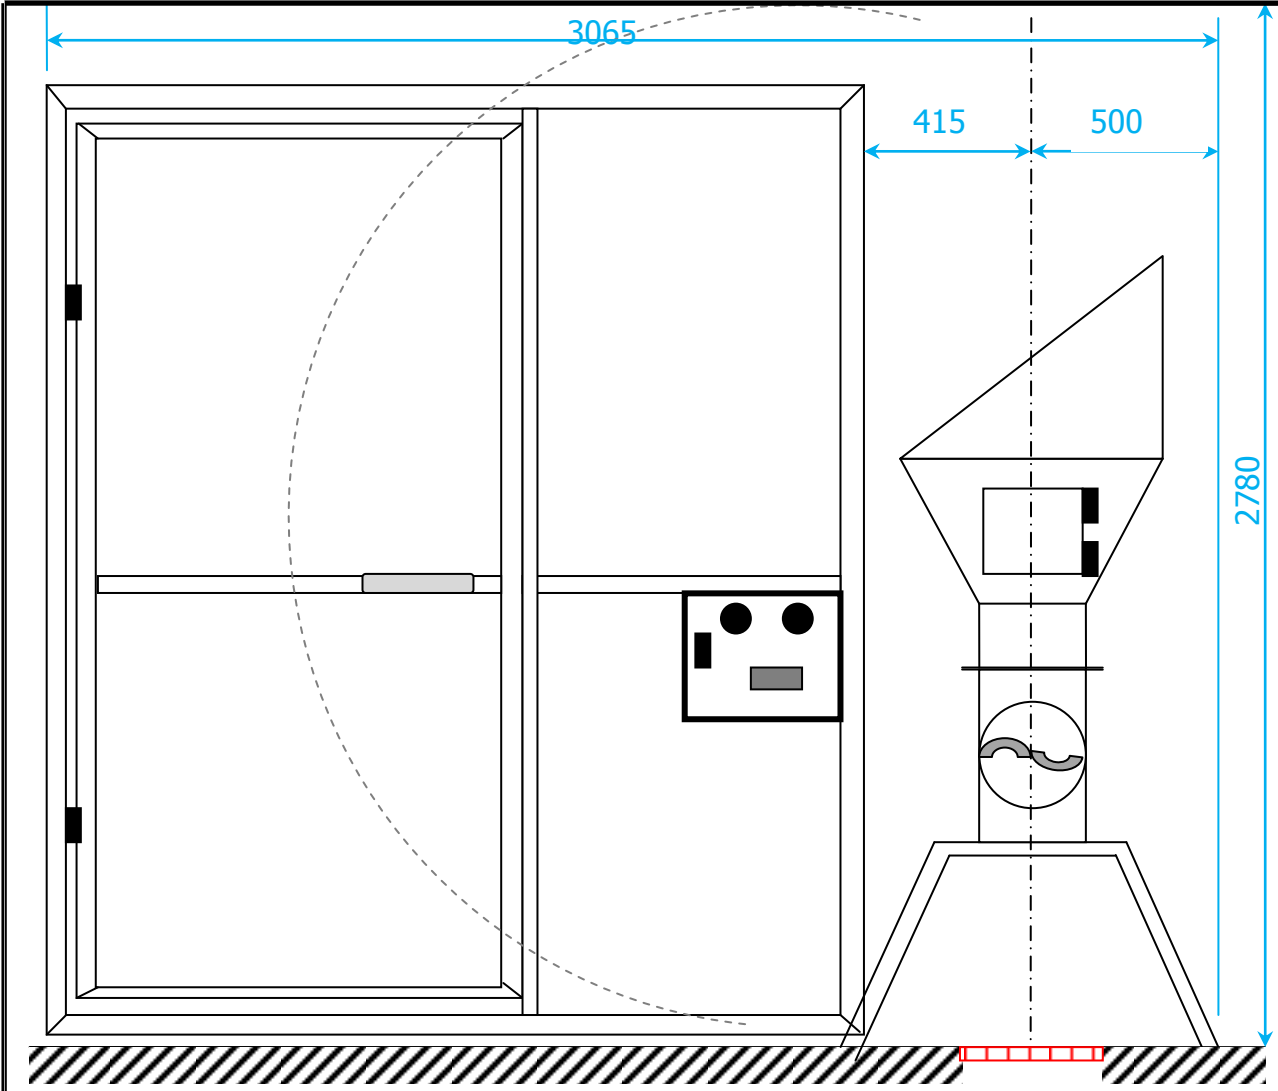

Wheelie Bin

Waste Handling Solutions Ltd
Unit 5, Crown Industrial Estate
Crown Road, Warmley
Bristol BS30 8JJ
T: 01454 228899 F: 01454 228998
info@waste-handling-solutions.com
www.waste-handling-solutions.com

Ref: C2231

Drawn by: EAS

Scale:
NTS

Date:
05/03/18

Title: BATH ASU – G A of Bin-lifter and De-Watering Screw